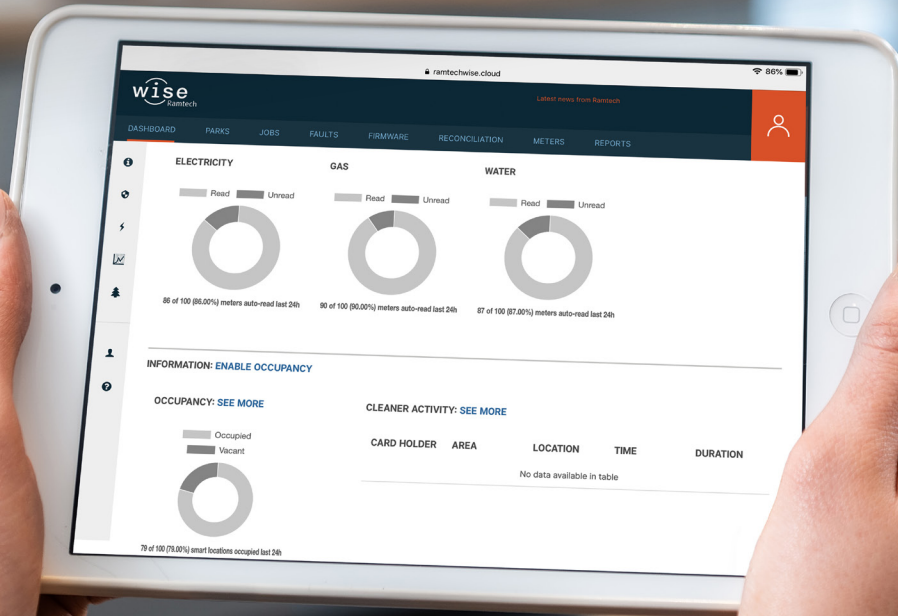

Wise SMART MODULE

Managing and tracking your energy just got easier...

FREE DEMO
CALL
0115 822 3425

WiSE Smart Module

Managing your business's utility bills and accurately tracking energy consumption can be vital to ensure that your business costs are precisely managed and recouped, as well as identifying any savings.

The **WiSE** Smart Module is a complete metering platform that supports all the daily tasks involved in remote reading of smart meters and daily management of your meter data.

Key Features

- Collect smart energy meter readings
- Use reliable readings to quickly create invoices
- Monitor and notify in the event of power outages
- Analyse business data to identify energy efficiency opportunities
- Improve customer service by providing prompt, accurate bills
- Create new revenue streams for your business

Benefits of the **WiSE** Smart Module

Accurately monitor electricity, water and gas

Automatically create and dispatch invoices

Improve efficiency

Reduce overheads

Easily detect power issues

Analyse data to identify trends