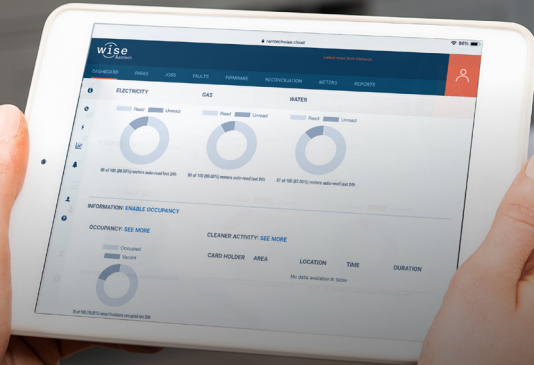

WiSE Platform

Revolutionising your **business...**

**FREE DEMO
CALL**
0115 822 3425

WiSE Platform

WiSE is a reliable business information and monitoring Platform providing real time alerts, data and information about security coverage, energy metering, fire safety, equipment failure, occupancy monitoring and staff management.

Benefits

- Unlock new revenue streams
- Improve business efficiency
- Increase customer service
- Maximise your cashflow Boost
- staff productivity

WiSE Solutions

Bespoke security coverage

Energy metering and Billing